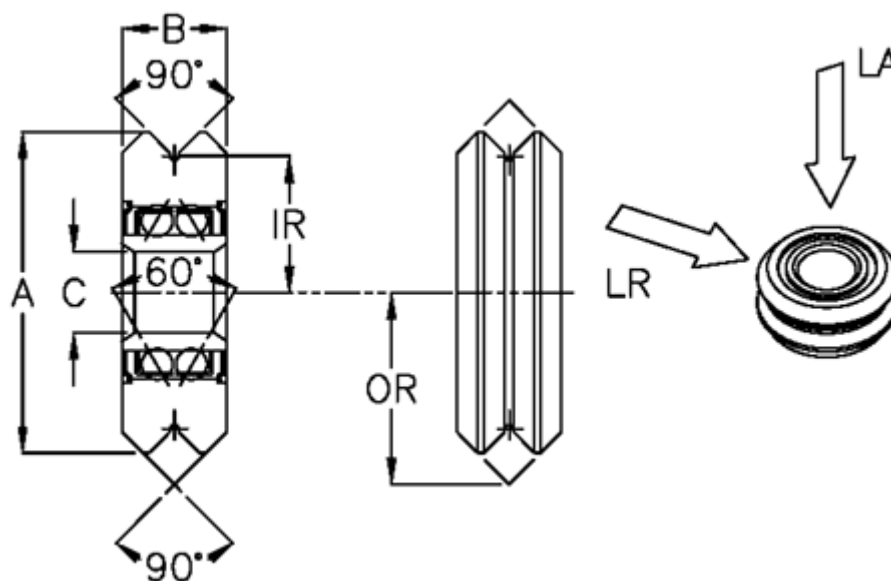

Article number: 05532

Description: Guide wheel W2X

Measures

Diameter A	= 30.73
Hole size C	= 9.53
Internal radius IR	= 12.70
Outer radius OR	= 18.26
Width B	= 11.13